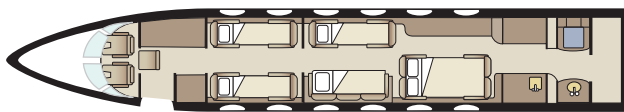

Sleeping Configuration

Connectivity

- Complimentary Domestic WiFi
- Seven power outlets
- Sixteen USB charging outlets
- Aircell & SatCom Flight Phones

Galley

- Aft full-service galley with sink
- Microwave oven
- Convection oven
- Coffee maker

Entertainment

- Airshow Entertainment System
- Three large LCD monitors