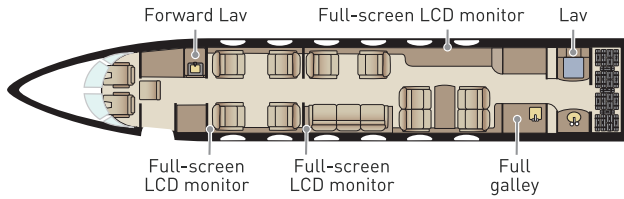

GULFSTREAM GIV-SP

Passengers	13
Sleeps	6
Year of Manufacture	1994
Year of Refurbishment	2016
Range	4165 NM / 8.5 Hours
Baggage Capacity	169 cubic feet
WiFi	Yes
Lavatory	2
Cabin Width	7.3'
Cabin Height	6.2'
Cabin Length	45.1'

Day Configuration

Sleeping Configuration

Connectivity

- Complimentary Domestic WiFi
- Seven power outlets
- Sixteen USB charging outlets
- Aircell & SatCom Flight Phones

Galley

- Aft full-service galley with sink
- Microwave oven
- Convection oven
- Coffee maker