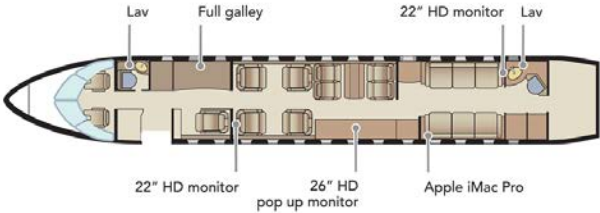

Day Configuration