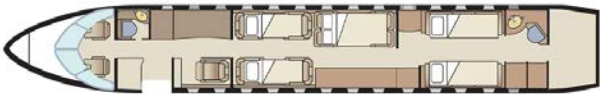

GLOBAL EXPRESS

Passengers	12
Sleeps	6
Year of Manufacture	2003
Year of Refurbishment	2018
Range	6000 NM / 12 Hours
Baggage Capacity	195 cubic feet
WiFi	Yes
Lavatory	2
Cabin Width	8.2'
Cabin Height	6.3'
Cabin Length	48.4'

Day Configuration

Night Configuration

Connectivity

- Gogo AVANCE L5 4G high-speed WiFi w/ Gogo Vision
- USB charging ports
- 110-volt outlets

Galley

- Full forward galley w/ chiller
- Microwave & oven
- IperEspresso coffee maker