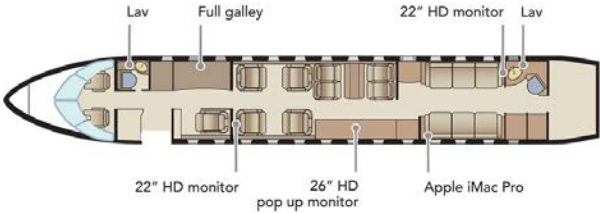

GLOBAL EXPRESS

Passengers	12
Sleeps	6
Year of Manufacture	2003
Year of Refurbishment	2018
Range	6000 NM / 12 Hours
Baggage Capacity	195 cubic feet
WiFi	Yes
Lavatory	2
Cabin Width	8.2'
Cabin Height	6.3'
Cabin Length	48.4'

Day Configuration

Night Configuration

Connectivity

- Gogo AVANCE L5 4G high-speed WiFi w/ Gogo Vision
- USB charging ports
- 110-volt outlets

Galley

- Full forward galley w/ chiller
- Microwave & oven
- IperEspresso coffee maker

Entertainment

- Honeywell Ovation Select
- Apple iMac Pro
- Forward 22" HD monitor
- Aft 22" HD monitor
- 26" HD pop-up monitor in credenza

Cabin Features

- Aft lav with full vanity
- Forward crew lav
- Aft coat closet
- Aft wardrobe compartment
- Enclosed forward crew area