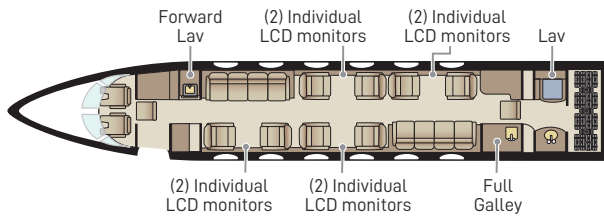

GULFSTREAM GIV-SP

Passengers	16
Sleeps	6
Year of Manufacture	1995
Year of Refurbishment	2022 / 2023
Range	4165NM / 8.5 Hours
Baggage Capacity	169 cubic feet
WiFi	Yes
Lavatory	2
Cabin Width	7.3'
Cabin Height	6.2'
Cabin Length	45.1'

Day Configuration

Night Configuration

360° tour available online

Connectivity

Complimentary domestic WiFi
Aircell Iridium flight phone
SatCom flight phone

Galley

Aft full-service galley with sink
Microwave oven
Convection oven
Nespresso coffee maker

Entertainment

DVD / CD entertainment system
Eight individual LCD monitors
Eight power outlets

Lavatory

Aft lav with full vanity
Forward crew lav