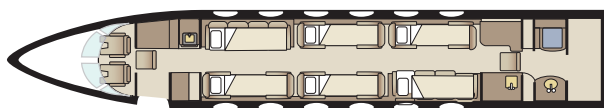

Night Configuration

360° tour available online

Connectivity

- Complimentary domestic WiFi
- Aircell Iridium flight phone
- SatCom flight phone

Galley

- Aft full-service galley with sink
- Microwave oven
- Convection oven
- Nespresso coffee maker

Entertainment

- DVD / CD entertainment system
- Eight individual LCD monitors
- Eight power outlets