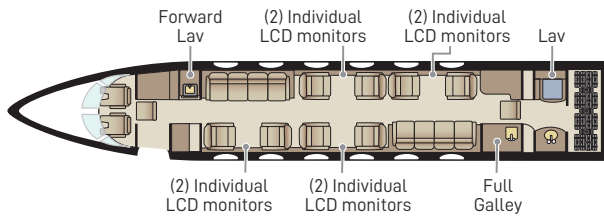

GULFSTREAM GIV-SP

Passengers	16
Sleeps	6
Year of Manufacture	1995
Year of Refurbishment	2022 / 2023
Range	4165NM / 8.5 Hours
Baggage Capacity	169 cubic feet
WiFi	Yes
Lavatory	2
Cabin Width	7.3'
Cabin Height	6.2'
Cabin Length	45.1'

Day Configuration

Night Configuration

360° tour available online

Connectivity

- Complimentary domestic WiFi
- Aircell Iridium flight phone
- SatCom flight phone

Galley

- Aft full-service galley with sink
- Microwave oven
- Convection oven
- Nespresso coffee maker

Entertainment

- DVD / CD entertainment system
- Eight individual LCD monitors
- Eight power outlets

Lavatory

- Aft lav with full vanity
- Forward crew lav

805.389.9335 | charter@sunairjets.com