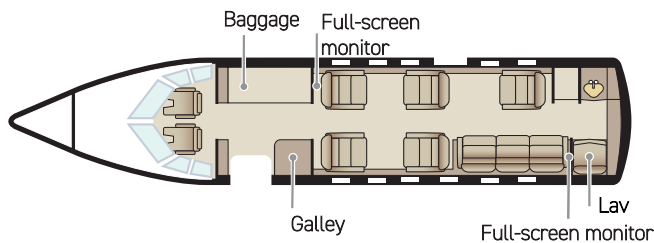

HAWKER 900XP

Passengers	8
Year of Manufacture	2010
Year of Refurbishment	2022
Range	2800 NM / 6 Hours
Baggage Capacity	50 cubic feet
Domestic WiFi	Yes
Lavatory	1
Cabin Width	6'
Cabin Height	5.9'
Cabin Length	21.4'

Aircraft Configuration

Connectivity	Galley
Complimentary domestic ATG-5000 WiFi	Full forward galley Microwave oven Coffee maker
Entertainment	Lavatory
DVD/CD entertainment system	Aft lavatory with full vanity