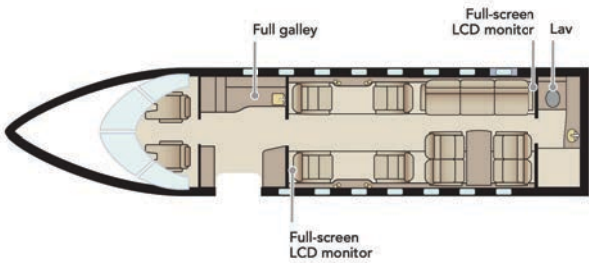

GULFSTREAM G200

Passengers	10
Year of Manufacture	2008
Year of Refurbishment	2008
Range	3400nm / 4 Hours
Baggage Capacity	125 cubic feet
WiFi	Yes
Lavatory	1
Cabin Width	7'2"
Cabin Height	6'3"
Cabin Length	24'4"

Aircraft Configuration

Connectivity

Complimentary domestic WiFi
Three 110v outlets for charging

Galley

Full service forward galley

Entertainment

Forward and aft 17" LCD Monitors
Airshow 4000 DVD/CD
Entertainment System