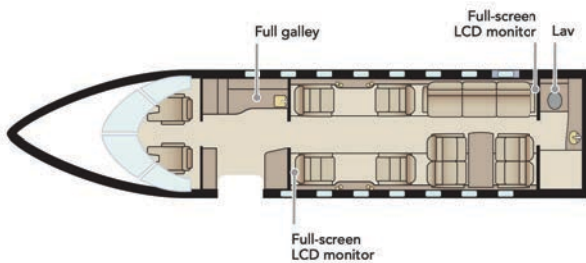

GULFSTREAM G200

| | |
|-----------------------|------------------|
| Passengers | 10 |
| Year of Manufacture | 2008 |
| Year of Refurbishment | 2008 |
| Range | 3400nm / 4 Hours |
| Baggage Capacity | 125 cubic feet |
| WiFi | Yes |
| Lavatory | 1 |
| Cabin Width | 7'2" |
| Cabin Height | 6'3" |
| Cabin Length | 24'4" |

Aircraft Configuration

Connectivity

Complimentary domestic WiFi
Three 110v outlets for charging

Galley

Full service forward galley

Entertainment

Forward and aft 17" LCD Monitors
Airshow 4000 DVD/CD
Entertainment System