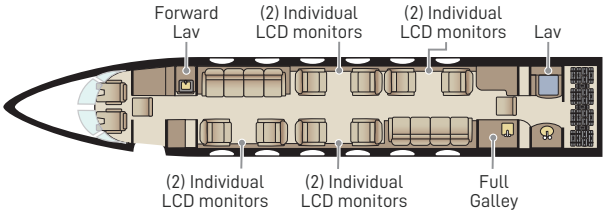

GULFSTREAM GIV-SP

Passengers	16
Sleeps	6
Year of Manufacture	1995
Year of Refurbishment	2022
Range	4165NM / 8.5 Hours
Baggage Capacity	169 cubic feet
WiFi	Yes
Lavatory	2
Cabin Width	7.3'
Cabin Height	6.2'
Cabin Length	45.1'

Day Configuration

Night Configuration

360° tour available online

Connectivity

Complimentary domestic WiFi
 Aircell Iridium flight phone
 SatCom flight phone

Galley

Aft full-service galley with sink
 Microwave oven
 Convection oven
 Nespresso coffee maker

Entertainment

DVD / CD entertainment system
 Eight individual LCD monitors
 Eight power outlets

Lavatory

Aft lav with full vanity
 Forward crew lav