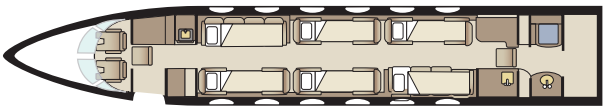

Night Configuration

360° tour available online

Connectivity

Complimentary domestic WiFi
Aircell Iridium flight phone
SatCom flight phone

Galley

Aft full-service galley with sink
Microwave oven
Convection oven
Nespresso coffee maker

Entertainment

DVD / CD entertainment system
Eight individual LCD monitors
Eight power outlets

Lavatory

Aft lav with full vanity
Forward crew lav