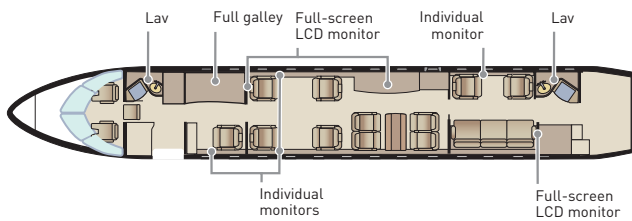

GLOBAL EXPRESS

Passengers	12
Sleeps	6
Year of Manufacture	2003
Year of Refurbishment	2021
Range	6000 NM / 12 Hours
Baggage Capacity	195 cubic feet
Domestic & International WiFi	Yes
Lavatory	2
Cabin Width	8.2'
Cabin Height	6.3'
Cabin Length	48.4'

Day Configuration

Night Configuration

Connectivity

JetConnex Ka-band Satellite WiFi
International WiFi at additional cost
Gogo Vision 360 entertainment

Galley

Full forward galley
Microwave and oven
Coffee maker

Entertainment

Honeywell Ovation Cabin
Entertainment System
Three large LED monitors
Four personal monitors
USB charging power outlets at each seat

Lavatory

Forward lavatory
Aft lavatory with full vanity

805.389.9335 | charter@sunairjets.com