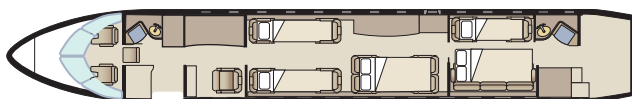

GLOBAL EXPRESS

Passengers	12
Sleeps	6
Year of Manufacture	2003
Year of Refurbishment	2021
Range	6000 NM / 12 Hours
Baggage Capacity	195 cubic feet
Domestic & International WiFi	Yes
Lavatory	2
Cabin Width	8.2'
Cabin Height	6.3'
Cabin Length	48.4'

Day Configuration

Night Configuration

Connectivity

JetConnex Ka-band Satellite WiFi
International WiFi at additional cost
Gogo Vision 360 entertainment

Galley

Full forward galley
Microwave and oven
Coffee maker