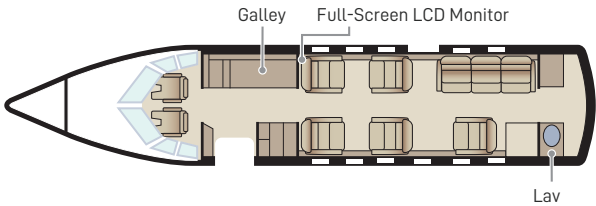

HAWKER 800XP

Passengers	8
Year of Manufacture	1997
Year of Refurbishment	2018
Range	2650 NM / 5.5 Hours
Baggage Capacity	48 cubic feet
WiFi	Yes
Lavatory	1
Cabin Width	6.0'
Cabin Height	5.8'
Cabin Length	21.3'

Aircraft Configuration

360° tour available online

- Connectivity**
 - Complimentary domestic WiFi
- Entertainment**
 - DVD / CD entertainment system
 - Airshow 400 with 17" viewing monitor
 - Aircell Iridium flight phone
 - Three power outlets
- Galley**
 - Forward refreshment area
 - Microwave oven
 - Coffee maker
- Lavatory**
 - Aft lav with full vanity