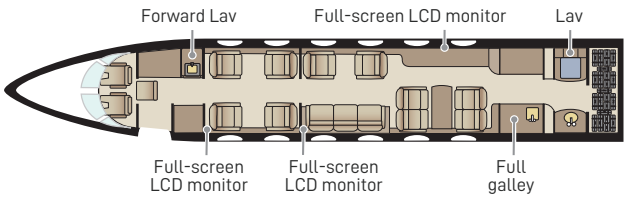

# GULFSTREAM GIV-SP

Passengers	13
Sleeps	6
Year of Manufacture	1994
Year of Refurbishment	2016
Range	4165 NM / 8.5 Hours
Baggage Capacity	169 cubic feet
WiFi	Yes
Lavatory	2
Cabin Width	7.3'
Cabin Height	6.2'
Cabin Length	45.1'

### Day Configuration

### Night Configuration

360° tour available online