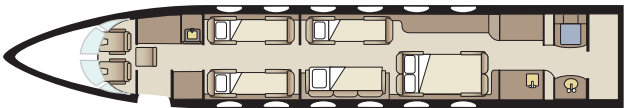

Night Configuration

360° tour available online

Connectivity

- Complimentary domestic WiFi
- Aircell Iridium flight phone
- SatCom flight phone

Entertainment

- Blu-ray/CD/Airshow full entertainment system
- Three full-screen LCD monitors
- Seven power outlets
- Sixteen USB charging outlets

Galley

- Aft full-service galley with sink
- Microwave oven
- Convection oven
- Coffee maker