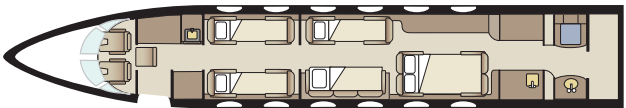

Night Configuration

360° tour available online

Connectivity

- Complimentary domestic WiFi
- Aircell Iridium flight phone
- SatCom flight phone

Galley

- Aft full-service galley with sink
- Microwave oven
- Convection oven
- Coffee maker

Entertainment

- Blu-ray/CD/Airshow full entertainment system
- Three full-screen LCD monitors
- Seven power outlets
- Sixteen USB charging outlets

Lavatory

- Aft lav with full vanity
- Forward crew lav