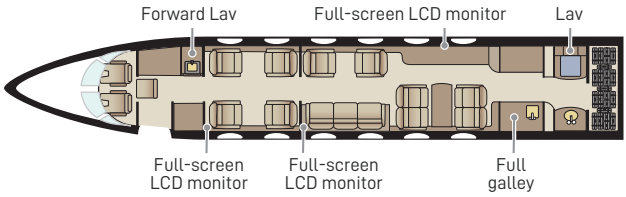

GULFSTREAM GIV-SP

Passengers	13
Sleeps	6
Year of Manufacture	1994
Year of Refurbishment	2016
Range	4165 NM / 8.5 Hours
Baggage Capacity	169 cubic feet
WiFi	Yes
Lavatory	2
Cabin Width	7.3'
Cabin Height	6.2'
Cabin Length	45.1'

Day Configuration

Night Configuration

360° tour available online

Connectivity

- Complimentary domestic WiFi
- Aircell Iridium flight phone
- SatCom flight phone

Galley

- Aft full-service galley with sink
- Microwave oven
- Convection oven
- Coffee maker

Entertainment

- Blu-ray/CD/Airshow full entertainment system
- Three full-screen LCD monitors
- Seven power outlets
- Sixteen USB charging outlets

Lavatory

- Aft lav with full vanity
- Forward crew lav