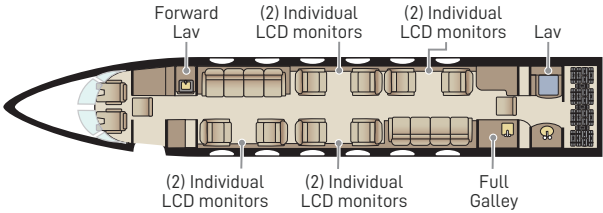

# GULFSTREAM GIV-SP

Passengers	16
Sleeps	6
Year of Manufacture	1995
Year of Refurbishment	2022
Range	4165NM / 8.5 Hours
Baggage Capacity	169 cubic feet
WiFi	Yes
Lavatory	2
Cabin Width	7.3'
Cabin Height	6.2'
Cabin Length	45.1'

### Day Configuration

### Night Configuration

360° tour available online