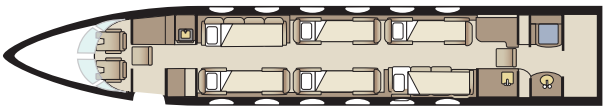

Night Configuration

360° tour available online

Connectivity

Complimentary domestic WiFi
Aircell Iridium flight phone
SatCom flight phone

Galley

Aft full-service galley with sink
Microwave oven
Convection oven
Nespresso coffee maker

Entertainment

DVD / CD entertainment system
Eight individual LCD monitors
Eight power outlets