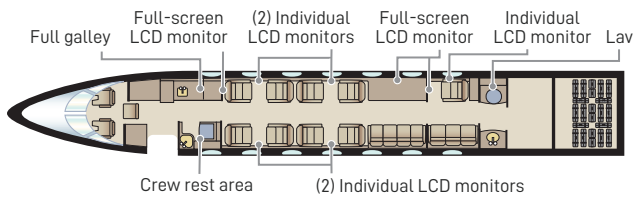

GULFSTREAM G500

Passengers	16
Sleeps	9
Year of Manufacture	2009
Year of Refurbishment	2018
Range	5200 NM / 10.5 Hours
Baggage Capacity	226 cubic feet
WiFi	Yes
Lavatory	2
Cabin Width	7.3'
Cabin Height	6.4'
Cabin Length	50.1'

Day Configuration

Night Configuration

360° tour available online

Connectivity

Complimentary domestic WiFi

Entertainment

Gogo Vision Inflight entertainment system with media library
 Three full-screen LCD monitors
 Nine individual LCD monitors
 Eight power outlets