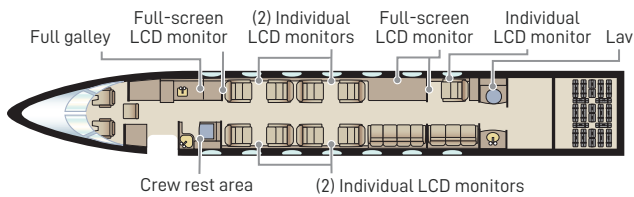

GULFSTREAM G500

Passengers	16
Sleeps	9
Year of Manufacture	2009
Year of Refurbishment	2018
Range	5200 NM / 10.5 Hours
Baggage Capacity	226 cubic feet
WiFi	Yes
Lavatory	2
Cabin Width	7.3'
Cabin Height	6.4'
Cabin Length	50.1'

Day Configuration

Night Configuration

360° tour available online

- Connectivity**
 - Complimentary domestic WiFi
- Entertainment**
 - Gogo Vision Inflight entertainment system with media library
 - Three full-screen LCD monitors
 - Nine individual LCD monitors
 - Eight power outlets
- Galley**
 - Forward full-service galley with sink
 - Microwave oven
 - Nespresso coffee maker
- Lavatory**
 - Aft lav with full vanity
 - Forward crew lav
- Other**
 - Aft crew rest area