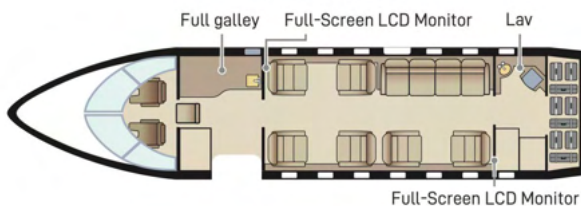

# CHALLENGER 605

Passengers	10
Year of Manufacture	2009
Year of Refurbishment	2021
Range	4000nm / 8 Hours
Baggage Capacity	115 cubic feet
WiFi	Yes
Lavatory	1
Cabin Width	8'2"
Cabin Height	6'2"
Cabin Length	28'3"

## Day Configuration