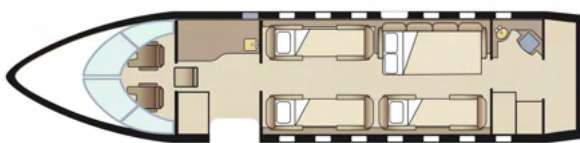

Night Configuration

360° tour available online

Connectivity

Complimentary domestic WiFi
Aircell Iridium Flight Phone
SatCom Flight Phone

Galley

Full service forward galley with sink
Microwave oven
Convection oven
Nespresso coffee maker

Entertainment

Full entertainment system
DVD/CD and Airshow 500
Two full-screen LCD monitors
Eight power outlets