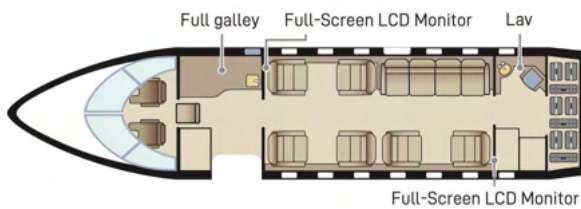

# CHALLENGER 605

Passengers	10
Year of Manufacture	2009
Year of Refurbishment	2021
Range	4000nm / 8 Hours
Baggage Capacity	115 cubic feet
WiFi	Yes
Lavatory	1
Cabin Width	8'2"
Cabin Height	6'2"
Cabin Length	28'3"

## Day Configuration