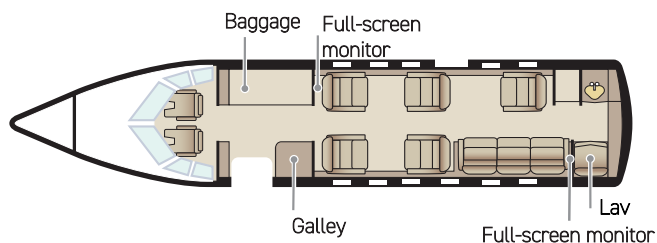

HAWKER 900XP

Passengers	8
Year of Manufacture	2010
Year of Refurbishment	2021
Range	2800 NM / 6 Hours
Baggage Capacity	50 cubic feet
Domestic WiFi	Yes
Lavatory	1
Cabin Width	6'
Cabin Height	5.9'
Cabin Length	21.4'

Aircraft Configuration

Connectivity	Galley
Complimentary domestic ATG-5000 WiFi	Full forward galley Microwave oven Coffee maker
Entertainment	Lavatory
DVD/CD entertainment system	Aft lavatory with full vanity