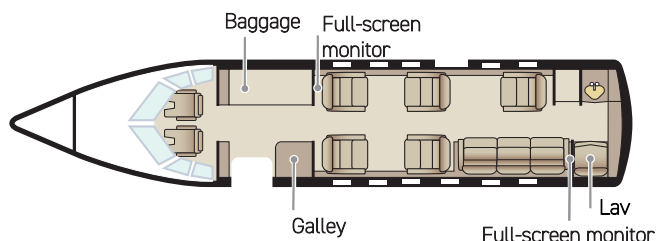

Aircraft Configuration

Connectivity	Galley
Complimentary domestic ATG-5000 WiFi	Full forward galley Microwave oven Coffee maker
Entertainment	Lavatory
DVD/CD entertainment system	Aft lavatory with full vanity

SUN AIR JETS

805.389.9335 | charter@sunairjets.com