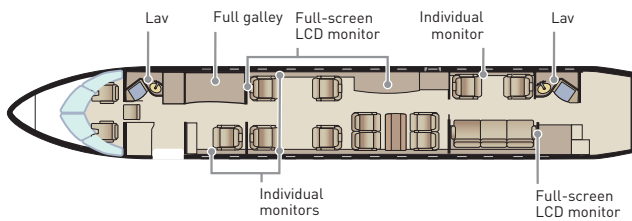

# GLOBAL EXPRESS

Passengers	12
Sleeps	6
Year of Manufacture	2003
Year of Refurbishment	2021
Range	6000 NM / 12 Hours
Baggage Capacity	195 cubic feet
Domestic & International WiFi	Yes
Lavatory	2
Cabin Width	8.2'
Cabin Height	6.3'
Cabin Length	48.4'

## Day Configuration

## Entertainment

Honeywell Ovation Cabin  
Entertainment System  
Three large LED monitors  
Four personal monitors  
USB charging power outlets at each seat