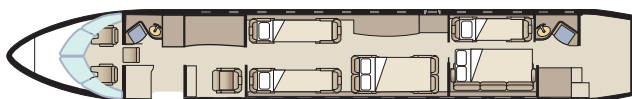

Night Configuration

Connectivity

JetConnex Ka-band Satellite WiFi
International WiFi at additional cost
Gogo Vision 360 entertainment

Galley

Full forward galley
Microwave and oven
Coffee maker

Entertainment

Honeywell Ovation Cabin
Entertainment System
Three large LED monitors
Four personal monitors
USB charging power outlets at each seat

Lavatory

Forward lavatory
Aft lavatory with full vanity

SUN AIR JETS

805.389.9335 | charter@sunairjets.com