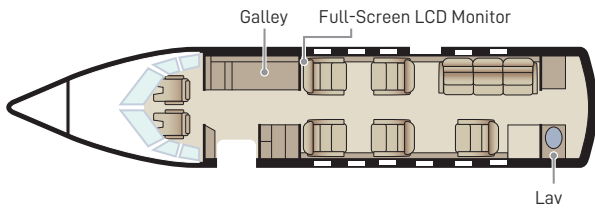

HAWKER 800XP

Passengers	8
Year of Manufacture	1997
Year of Refurbishment	2018
Range	2650 NM / 5.5 Hours
Baggage Capacity	48 cubic feet
WiFi	Yes
Lavatory	1
Cabin Width	6.0'
Cabin Height	5.8'
Cabin Length	21.3'

Aircraft Configuration

360° tour available online

Connectivity

Complimentary domestic WiFi

Entertainment

DVD / CD entertainment system
 Airshow 400 with 17" viewing monitor
 Aircell Iridium flight phone
 Three power outlets