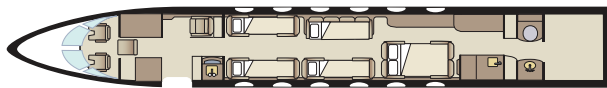

GULFSTREAM GV

Passengers	14
Sleeps	6
Year of Manufacture	2001
Year of Refurbishment	2018
Range	6500 NM / 12 Hours
Baggage Capacity	226 cubic feet
WiFi	Yes
Lavatory	2
Cabin Width	7.3'
Cabin Height	6.2'
Cabin Length	50'

Day Configuration

Night Configuration

360° tour available online

Connectivity

Complimentary domestic WiFi
International WiFi available at additional cost

Entertainment

Full-screen LCD monitor
Seven individual LCD monitors
Thirteen power outlets