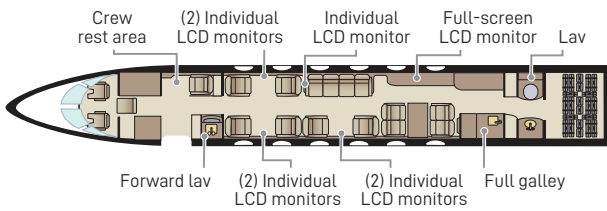

GULFSTREAM GV

Passengers	14
Sleeps	6
Year of Manufacture	2001
Year of Refurbishment	2018
Range	6500 NM / 12 Hours
Baggage Capacity	226 cubic feet
WiFi	Yes
Lavatory	2
Cabin Width	7.3'
Cabin Height	6.2'
Cabin Length	50'

Day Configuration

Night Configuration

360° tour available online

Connectivity

Complimentary domestic WiFi
International WiFi available at additional cost

Entertainment

Full-screen LCD monitor
Seven individual LCD monitors
Thirteen power outlets