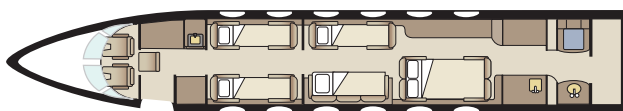

Night Configuration

360° tour available online

Connectivity

Complimentary domestic WiFi
Aircell Iridium flight phone
SatCom flight phone

Entertainment

Blu-ray/CD/Airshow full entertainment system
Three full-screen LCD monitors
Seven power outlets
Sixteen USB charging outlets

Galley

Aft full-service galley with sink
Microwave oven
Convection oven
Coffee maker