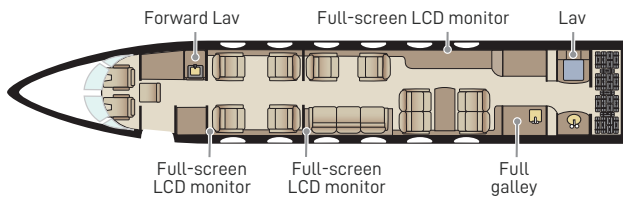

# GULFSTREAM GIV-SP

|                       |                     |
|-----------------------|---------------------|
| Passengers            | 13                  |
| Sleeps                | 6                   |
| Year of Manufacture   | 1994                |
| Year of Refurbishment | 2016                |
| Range                 | 4165 NM / 8.5 Hours |
| Baggage Capacity      | 169 cubic feet      |
| WiFi                  | Yes                 |
| Lavatory              | 2                   |
| Cabin Width           | 7.3'                |
| Cabin Height          | 6.2'                |
| Cabin Length          | 45.1'               |

### Day Configuration

### Night Configuration

360° tour available online