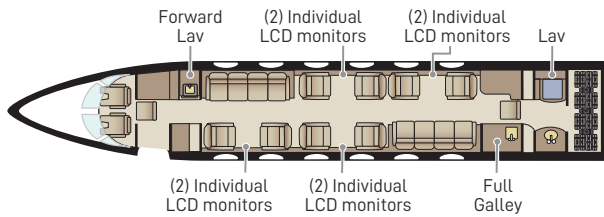

# GULFSTREAM GIV-SP

Passengers	16
Sleeps	6
Year of Manufacture	1995
Year of Refurbishment	2012
Range	4165NM / 8.5 Hours
Baggage Capacity	169 cubic feet
WiFi	Yes
Lavatory	2
Cabin Width	7.3'
Cabin Height	6.2'
Cabin Length	45.1'

### Day Configuration

### Night Configuration

360° tour available online