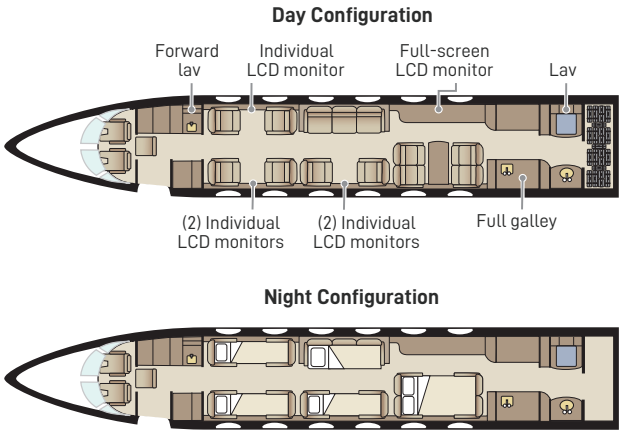

GULFSTREAM GIV-SP

Passengers	13
Sleeps	6
Year of Manufacture	2002
Year of Refurbishment	2016
Range	4165 NM / 8.5 Hours
Baggage Capacity	169 cubic feet
WiFi	Yes
Lavatory	2
Cabin Width	7.3'
Cabin Height	6.2'
Cabin Length	45.1'

360° tour available online

- Connectivity**
 - Complimentary domestic WiFi
- Entertainment**
 - Gogo Vision Inflight entertainment system with media library
 - Full-screen LCD monitor
 - Five individual LCD monitors
 - Eight power outlets
 - Five USB charging outlets
- Galley**
 - Aft full-service galley with sink
 - Microwave oven
 - Convection oven
 - Nespresso coffee maker
- Lavatory**
 - Aft lav with full vanity
 - Forward crew lav