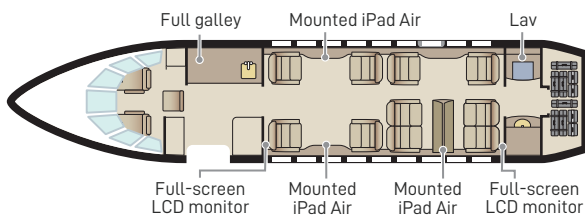

FALCON 2000

Passengers	10
Sleeps	4
Year of Manufacture	1999
Year of Refurbishment	2019
Range	2600 NM / 6 Hours
Baggage Capacity	134 cubic feet
WiFi	Yes
Lavatory	1
Cabin Width	7.7'
Cabin Height	6.2'
Cabin Length	31.2'

Day Configuration

Night Configuration

360° tour available online

Connectivity

Complimentary domestic WiFi
Aircell Iridium flight phone

Entertainment

Gogo Vision Inflight entertainment system with media library
DVD / CD / Air show Genesys
Two full-screen LCD monitors
Three mounted iPad Airs
Four individual iPad Pros
Bose portable speaker
Four sets of Bose headphones
Four power outlets
Ten USB charging outlets