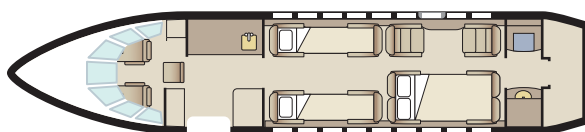

FALCON 2000

Passengers	10
Sleeps	4
Year of Manufacture	1999
Year of Refurbishment	2019
Range	2600 NM / 6 Hours
Baggage Capacity	134 cubic feet
WiFi	Yes
Lavatory	1
Cabin Width	7.7'
Cabin Height	6.2'
Cabin Length	31.2'

Day Configuration

Night Configuration

360° tour available online

Connectivity

Complimentary domestic WiFi
Aircell Iridium flight phone

Entertainment

Gogo Vision Inflight entertainment system with media library
DVD / CD / Air show Genesys
Two full-screen LCD monitors
Three mounted iPad Airs
Four individual iPad Pros
Bose portable speaker
Four sets of Bose headphones
Four power outlets
Ten USB charging outlets