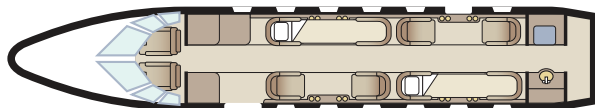

CITATION X

Passengers	8
Sleeps	2
Year of Manufacture	2000
Year of Refurbishment	2018
Range	3100 NM / 6 Hours
Baggage Capacity	54 cubic feet
WiFi	Yes
Lavatory	1
Cabin Width	5.6'
Cabin Height	5.7'
Cabin Length	23.5'

Day Configuration

Night Configuration

360° tour available online

Connectivity

Complimentary domestic WiFi
Aircell Iridium flight phone

Entertainment

DVD / CD entertainment system
Full-screen LCD monitor
Two power outlets