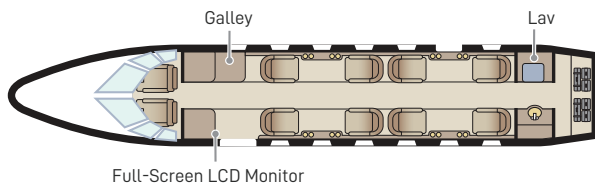

CITATION X

Passengers	8
Sleeps	2
Year of Manufacture	2000
Year of Refurbishment	2018
Range	3100 NM / 6 Hours
Baggage Capacity	54 cubic feet
WiFi	Yes
Lavatory	1
Cabin Width	5.6'
Cabin Height	5.7'
Cabin Length	23.5'

Day Configuration

Night Configuration

360° tour available online

Connectivity

Complimentary domestic WiFi
Aircell Iridium flight phone

Entertainment

DVD / CD entertainment system
Full-screen LCD monitor
Two power outlets