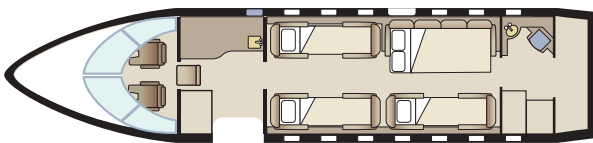

CHALLENGER 605

Passengers	10
Sleeps	5
Year of Manufacture	2009
Year of Refurbishment	2009
Range	4000 NM / 8 Hours
Baggage Capacity	115 cubic feet
WiFi	Yes
Lavatory	1
Cabin Width	8.2'
Cabin Height	6.2'
Cabin Length	28.3'

Day Configuration

Night Configuration

360° tour available online

Connectivity

Complimentary domestic WiFi
Aircell Iridium flight phone
SatCom flight phone

Entertainment

Full entertainment system
DVD / CD / Air Show 500
Two full-screen LCD monitors
Eight power outlets