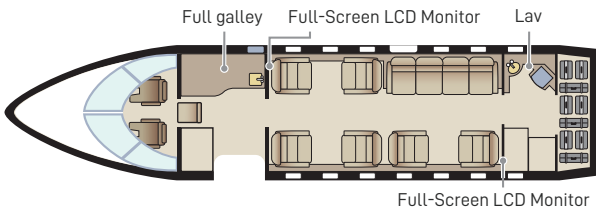

CHALLENGER 605

Passengers	10
Sleeps	5
Year of Manufacture	2009
Year of Refurbishment	2009
Range	4000 NM / 8 Hours
Baggage Capacity	115 cubic feet
WiFi	Yes
Lavatory	1
Cabin Width	8.2'
Cabin Height	6.2'
Cabin Length	28.3'

Day Configuration

Night Configuration

360° tour available online

Connectivity

Complimentary domestic WiFi
Aircell Iridium flight phone
SatCom flight phone

Entertainment

Full entertainment system
DVD / CD / Air Show 500
Two full-screen LCD monitors
Eight power outlets