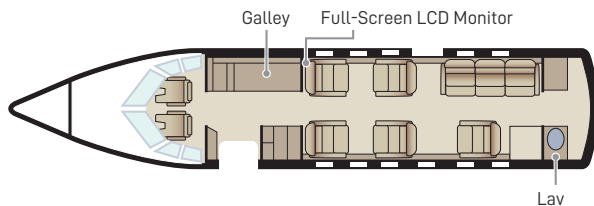

# HAWKER 800XP

Passengers	8
Year of Manufacture	1997
Year of Refurbishment	2018
Range	2650 NM / 5.5 Hours
Baggage Capacity	48 cubic feet
WiFi	Yes
Lavatory	1
Cabin Width	6.0'
Cabin Height	5.8'
Cabin Length	21.3'

## Aircraft Configuration