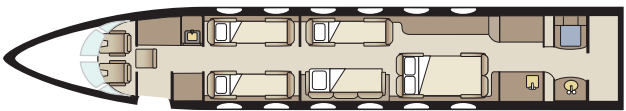

GULFSTREAM GIV-SP

Passengers	13
Sleeps	6
Year of Manufacture	1994
Year of Refurbishment	2016
Range	4165 NM / 8.5 Hours
Baggage Capacity	169 cubic feet
WiFi	Yes
Lavatory	2
Cabin Width	7.3'
Cabin Height	6.2'
Cabin Length	45.1'

Day Configuration

Night Configuration

Connectivity

- Complimentary domestic WiFi
- Aircell Iridium flight phone
- SatCom flight phone

Entertainment

- Blu-ray/CD/Airshow full entertainment system
- Three full-screen LCD monitors
- Seven power outlets
- Sixteen USB charging outlets