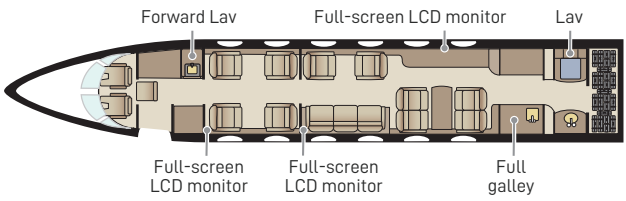

GULFSTREAM GIV-SP

Passengers	13
Sleeps	6
Year of Manufacture	1994
Year of Refurbishment	2016
Range	4165 NM / 8.5 Hours
Baggage Capacity	169 cubic feet
WiFi	Yes
Lavatory	2
Cabin Width	7.3'
Cabin Height	6.2'
Cabin Length	45.1'

Day Configuration

Night Configuration

Connectivity

- Complimentary domestic WiFi
- Aircell Iridium flight phone
- SatCom flight phone

Entertainment

- Blu-ray/CD/Airshow full entertainment system
- Three full-screen LCD monitors
- Seven power outlets
- Sixteen USB charging outlets