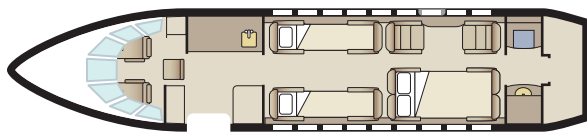

Night Configuration

Connectivity

Complimentary domestic WiFi
Aircell Iridium flight phone

Entertainment

Gogo Vision Inflight entertainment system with media library
DVD / CD / Air show Genesys
Two full-screen LCD monitors
Three mounted iPad Airs
Four individual iPad Pros
Bose portable speaker
Four sets of Bose headphones
Four power outlets
Ten USB charging outlets

Galley

Forward full-service galley with sink
Microwave oven
Convection oven
Nespresso coffee maker

Lavatory

Aft lav with full vanity