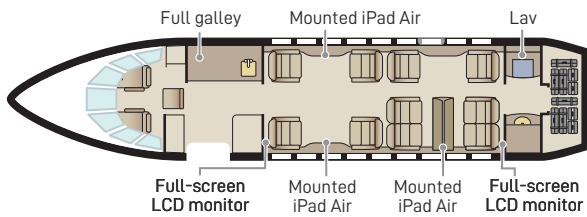

# FALCON 2000

Passengers	10
Sleeps	4
Year of Manufacture	1999
Year of Refurbishment	2019
Range	2600 NM / 6 Hours
Baggage Capacity	134 cubic feet
WiFi	Yes
Lavatory	1
Cabin Width	7.7'
Cabin Height	6.2'
Cabin Length	31.2'

### Day Configuration

### Night Configuration

### Entertainment

Gogo Vision Inflight entertainment system with media library  
DVD / CD / Air show Genesys  
Two full-screen LCD monitors  
Three mounted iPad Airs  
Four individual iPad Pros  
Bose portable speaker  
Four sets of Bose headphones  
Four power outlets  
Ten USB charging outlets