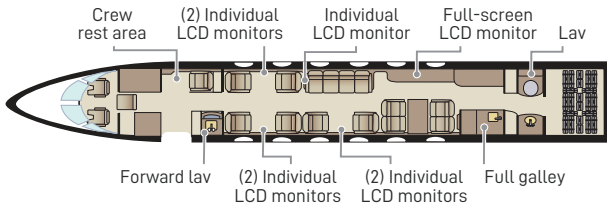

# GULFSTREAM GV

Passengers	14
Sleeps	6
Year of Manufacture	2001
Year of Refurbishment	2018
Range	6500 NM / 12 Hours
Baggage Capacity	226 cubic feet
WiFi	Yes
Lavatory	2
Cabin Width	7.3'
Cabin Height	6.2'
Cabin Length	50'

## Day Configuration

### Entertainment

Full-screen LCD monitor  
Seven individual LCD monitors  
Thirteen power outlets