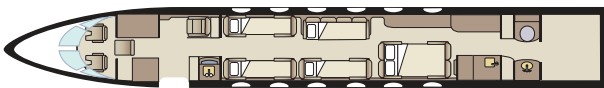

Night Configuration

Connectivity

Complimentary domestic WiFi
International WiFi available at additional cost

Lavatory

Aft lav with full vanity
Forward crew lav

Entertainment

Full-screen LCD monitor
Seven individual LCD monitors
Thirteen power outlets

Other

Forward crew rest area

Galley

Aft full-service galley with sink
Microwave oven
Convection oven
Nespresso coffee maker
Coffee maker