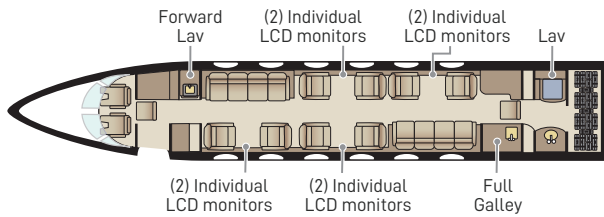

# GULFSTREAM GIV-SP

Passengers	16
Sleeps	6
Year of Manufacture	1995
Year of Refurbishment	2012
Range	4165NM / 8.5 Hours
Baggage Capacity	169 cubic feet
WiFi	Yes
Lavatory	2
Cabin Width	7.3'
Cabin Height	6.2'
Cabin Length	45.1'

## Day Configuration

## Entertainment

DVD / CD entertainment system  
Eight individual LCD monitors  
Eight power outlets