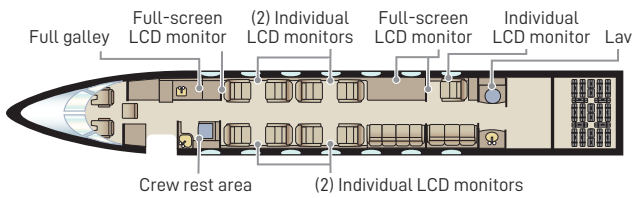

GULFSTREAM G500

Passengers	16
Sleeps	9
Year of Manufacture	2009
Year of Refurbishment	2018
Range	5200 NM / 10.5 Hours
Baggage Capacity	226 cubic feet
WiFi	Yes
Lavatory	2
Cabin Width	7.3'
Cabin Height	6.4'
Cabin Length	50.1'

Day Configuration

Night Configuration

Connectivity

Complimentary domestic WiFi

Entertainment

Gogo Vision Inflight entertainment system with media library
 Three full-screen LCD monitors
 Nine individual LCD monitors
 Eight power outlets

Galley

Forward full-service galley with sink
 Microwave oven
 Nespresso coffee maker

Lavatory

Aft lav with full vanity
 Forward crew lav

Other

Aft crew rest area