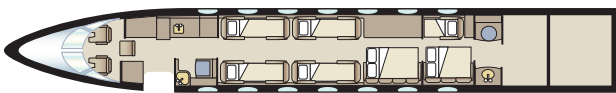

GULFSTREAM G500

Passengers	16
Sleeps	9
Year of Manufacture	2009
Year of Refurbishment	2018
Range	5200 NM / 10.5 Hours
Baggage Capacity	226 cubic feet
WiFi	Yes
Lavatory	2
Cabin Width	7.3'
Cabin Height	6.4'
Cabin Length	50.1'

Day Configuration

Night Configuration

Connectivity

Complimentary domestic WiFi

Entertainment

Gogo Vision Inflight entertainment system with media library
 Three full-screen LCD monitors
 Nine individual LCD monitors
 Eight power outlets