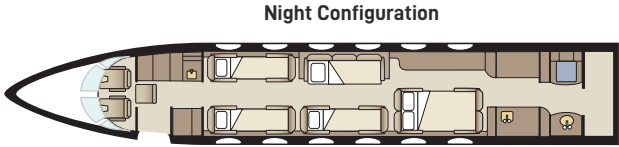

# GULFSTREAM GIV-SP

Passengers	13
Sleeps	6
Year of Manufacture	2002
Year of Refurbishment	2016
Range	4165 NM / 8.5 Hours
Baggage Capacity	169 cubic feet
WiFi	Yes
Lavatory	2
Cabin Width	7.3'
Cabin Height	6.2'
Cabin Length	45.1'

### Entertainment

Gogo Vision Inflight entertainment system with media library  
 Full-screen LCD monitor  
 Five individual LCD monitors  
 Eight power outlets  
 Five USB charging outlets