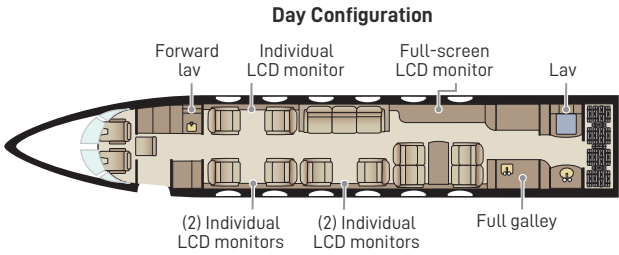

# GULFSTREAM GIV-SP

Passengers	13
Sleeps	6
Year of Manufacture	2002
Year of Refurbishment	2016
Range	4165 NM / 8.5 Hours
Baggage Capacity	169 cubic feet
WiFi	Yes
Lavatory	2
Cabin Width	7.3'
Cabin Height	6.2'
Cabin Length	45.1'

### Entertainment

Gogo Vision Inflight entertainment system with media library  
 Full-screen LCD monitor  
 Five individual LCD monitors  
 Eight power outlets  
 Five USB charging outlets