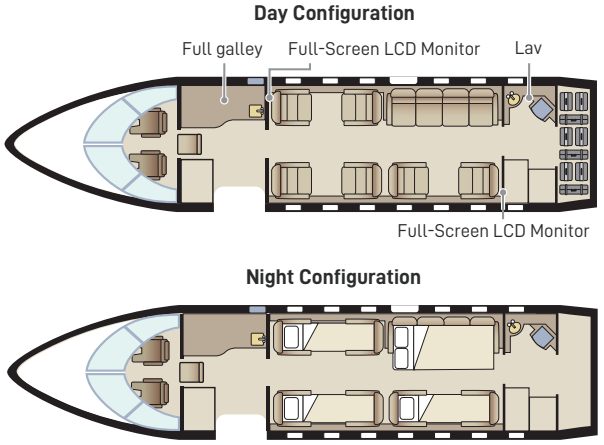

CHALLENGER 605

Passengers	10
Sleeps	5
Year of Manufacture	2009
Year of Refurbishment	2009
Range	4000 NM / 8 Hours
Baggage Capacity	115 cubic feet
WiFi	Yes
Lavatory	1
Cabin Width	8.2'
Cabin Height	6.2'
Cabin Length	28.3'

Connectivity

- Complimentary domestic WiFi
- Aircell Iridium flight phone
- SatCom flight phone

Entertainment

- Full entertainment system
- DVD / CD / Air Show 500
- Two full-screen LCD monitors
- Eight power outlets