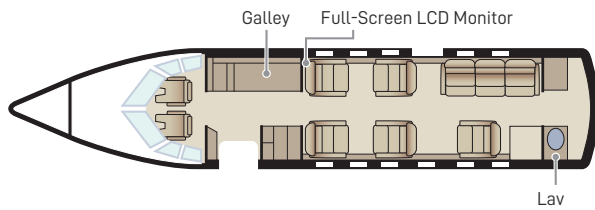

HAWKER 800XP

Passengers	8
Sleeps	2
Year of Manufacture	1997
Year of Refurbishment	2018
Range	2650 NM / 5.5 Hours
Baggage Capacity	48 cubic feet
WiFi	Yes
Lavatory	1
Cabin Width	6.0'
Cabin Height	5.8'
Cabin Length	21.3'

Day Configuration

Night Configuration

360° tour available online

Connectivity

Complimentary domestic WiFi

Entertainment

DVD / CD entertainment system
Airshow 400 with 17" viewing monitor
Aircell Iridium flight phone
Three power outlets