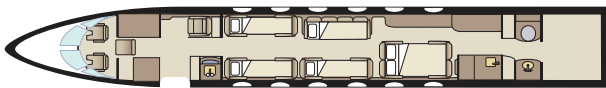

Night Configuration

360° tour available online

Connectivity

Complimentary domestic WiFi
International WiFi available at additional cost

Entertainment

Full-screen LCD monitor
Seven individual LCD monitors
Thirteen power outlets

Galley

Aft full-service galley with sink
Microwave oven
Convection oven
Nespresso coffee maker
Coffee maker

Lavatory

Aft lav with full vanity
Forward crew lav