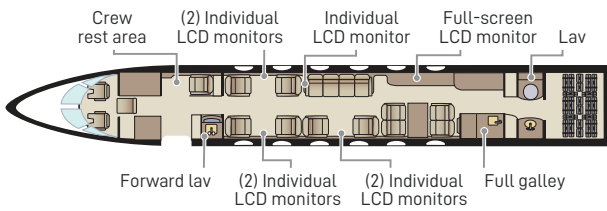

# GULFSTREAM GV

Passengers	14
Sleeps	6
Year of Manufacture	2001
Year of Refurbishment	2018
Range	6500 NM / 12 Hours
Baggage Capacity	226 cubic feet
WiFi	Yes
Lavatory	2
Cabin Width	7.3'
Cabin Height	6.2'
Cabin Length	50'

## Day Configuration

## Night Configuration

360° tour available online

## Entertainment

Full-screen LCD monitor  
Seven individual LCD monitors  
Thirteen power outlets