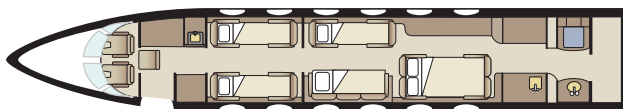

Night Configuration

360° tour available online

Connectivity

Complimentary domestic WiFi
Aircell Iridium flight phone
SatCom flight phone

Entertainment

Blu-ray/CD/Airshow full entertainment system
Three full-screen LCD monitors
Seven power outlets
Sixteen USB charging outlets

Galley

Aft full-service galley with sink
Microwave oven
Convection oven
Coffee maker