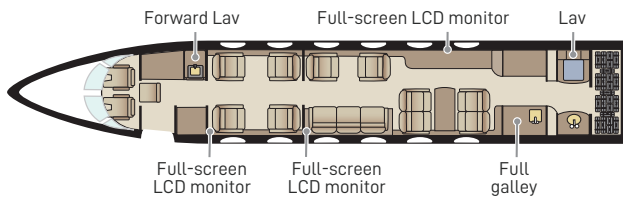

# GULFSTREAM GIV-SP

Passengers	13
Sleeps	6
Year of Manufacture	1994
Year of Refurbishment	2016
Range	4165 NM / 8.5 Hours
Baggage Capacity	169 cubic feet
WiFi	Yes
Lavatory	2
Cabin Width	7.3'
Cabin Height	6.2'
Cabin Length	45.1'

## Day Configuration

## Night Configuration

360° tour available online