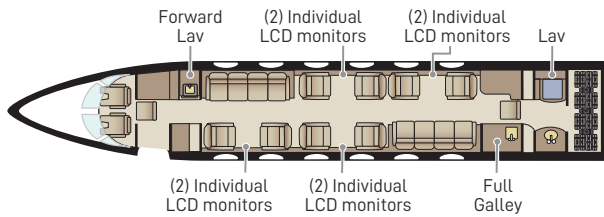

GULFSTREAM GIV-SP

Passengers	16
Sleeps	6
Year of Manufacture	1995
Year of Refurbishment	2012
Range	4165NM / 8.5 Hours
Baggage Capacity	169 cubic feet
WiFi	Yes
Lavatory	2
Cabin Width	7.3'
Cabin Height	6.2'
Cabin Length	45.1'

Day Configuration

Night Configuration

360° tour available online

Connectivity

Complimentary domestic WiFi
Aircell Iridium flight phone
SatCom flight phone

Galley

Aft full-service galley with sink
Microwave oven
Convection oven
Nespresso coffee maker