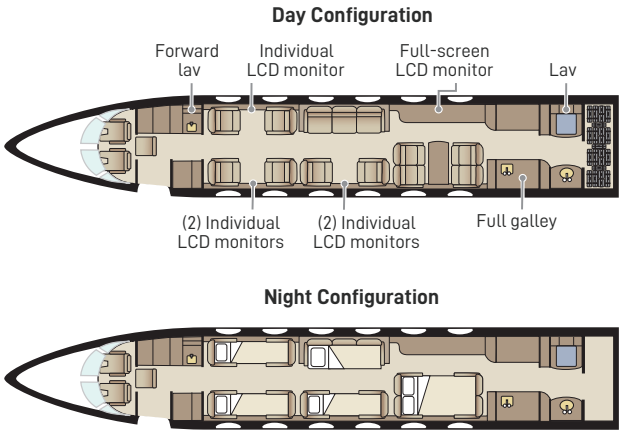

# GULFSTREAM GIV-SP

Passengers	13
Sleeps	6
Year of Manufacture	2002
Year of Refurbishment	2016
Range	4165 NM / 8.5 Hours
Baggage Capacity	169 cubic feet
WiFi	Yes
Lavatory	2
Cabin Width	7.3'
Cabin Height	6.2'
Cabin Length	45.1'

### Entertainment

Gogo Vision Inflight entertainment system with media library  
 Full-screen LCD monitor  
 Five individual LCD monitors  
 Eight power outlets  
 Five USB charging outlets