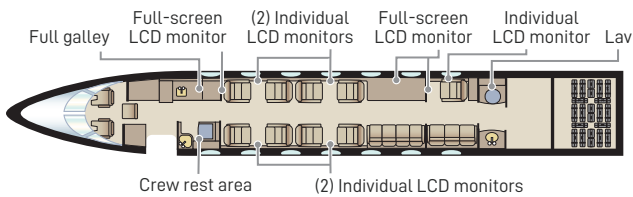

GULFSTREAM G500

Passengers	16
Sleeps	9
Year of Manufacture	2009
Year of Refurbishment	2018
Range	5200 NM / 10.5 Hours
Baggage Capacity	226 cubic feet
WiFi	Yes
Lavatory	2
Cabin Width	7.3'
Cabin Height	6.4'
Cabin Length	50.1'

Day Configuration

Night Configuration

360° tour available online

Connectivity

Complimentary domestic WiFi

Entertainment

Gogo Vision Inflight entertainment system with media library
 Three full-screen LCD monitors
 Nine individual LCD monitors
 Eight power outlets