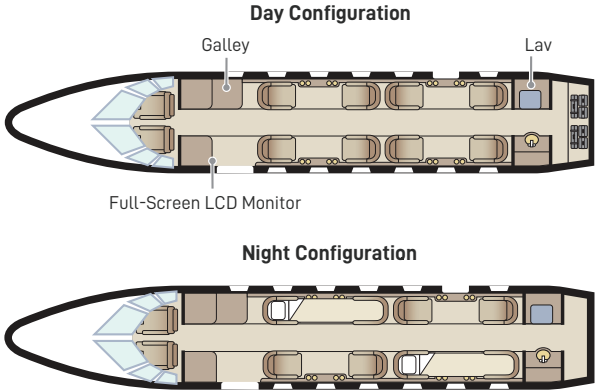

CITATION X

Passengers	8
Sleeps	2
Year of Manufacture	2000
Year of Refurbishment	2018
Range	3100 NM / 6 Hours
Baggage Capacity	54 cubic feet
WiFi	Yes
Lavatory	1
Cabin Width	5.6'
Cabin Height	5.7'
Cabin Length	23.5'

360° tour available online

Connectivity

Complimentary domestic WiFi
Aircell Iridium flight phone

Entertainment

DVD / CD entertainment system
Full-screen LCD monitor
Two power outlets

Galley

Forward refreshment area
Microwave oven
Coffee dispenser