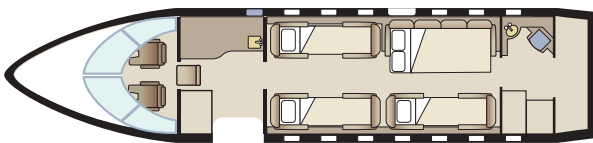

Night Configuration

360° tour available online

Connectivity

Complimentary domestic WiFi
Aircell Iridium flight phone
SatCom flight phone

Entertainment

Full entertainment system
DVD / CD / Air Show 500
Two full-screen LCD monitors
Eight power outlets

Galley

Forward full-service galley with sink
Microwave oven
Convection oven
Nespresso coffee maker
Coffee maker