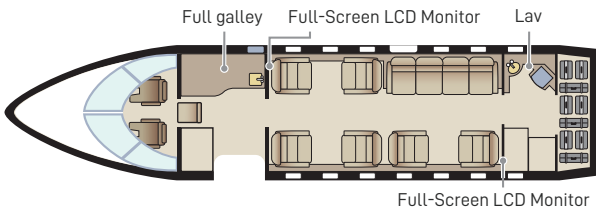

# CHALLENGER 605

Passengers	10
Sleeps	5
Year of Manufacture	2009
Year of Refurbishment	2009
Range	4000 NM / 8 Hours
Baggage Capacity	115 cubic feet
WiFi	Yes
Lavatory	1
Cabin Width	8.2'
Cabin Height	6.2'
Cabin Length	28.3'

### Day Configuration

### Night Configuration

360° tour available online