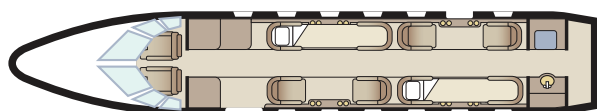

Night Configuration

Connectivity

Complimentary domestic WiFi
Aircell Iridium flight phone

Entertainment

DVD / CD entertainment system
Full-screen LCD monitor
Two power outlets

Galley

Forward refreshment area
Microwave oven
Coffee dispenser

Lavatory

Aft lav with full vanity