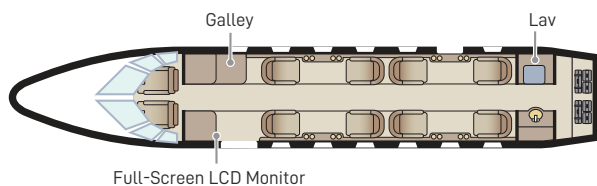

CITATION X

Passengers	8
Sleeps	2
Year of Manufacture	2000
Year of Refurbishment	2018
Range	3100 NM / 6 Hours
Baggage Capacity	54 cubic feet
WiFi	Yes
Lavatory	1
Cabin Width	5.6'
Cabin Height	5.7'
Cabin Length	23.5'

Day Configuration

Night Configuration

Connectivity

Complimentary domestic WiFi
Aircell Iridium flight phone

Entertainment

DVD / CD entertainment system
Full-screen LCD monitor
Two power outlets

Galley

Forward refreshment area
Microwave oven
Coffee dispenser