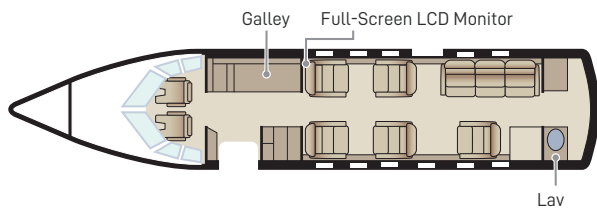

HAWKER 800XP

Passengers	8
Sleeps	2
Year of Manufacture	1997
Year of Refurbishment	2018
Range	2650 NM / 5.5 Hours
Baggage Capacity	48 cubic feet
WiFi	Yes
Lavatory	1
Cabin Width	6.0'
Cabin Height	5.8'
Cabin Length	21.3'

Day Configuration

Night Configuration

Connectivity

Complimentary domestic WiFi

Entertainment

DVD / CD entertainment system
 Airshow 400 with 17" viewing monitor
 Aircell Iridium flight phone
 Three power outlets