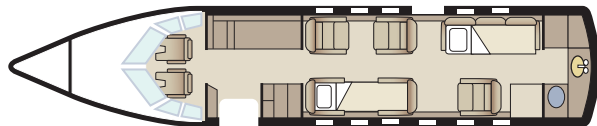

HAWKER 800XP

Passengers	8
Sleeps	2
Year of Manufacture	1997
Year of Refurbishment	2018
Range	2650 NM / 5.5 Hours
Baggage Capacity	48 cubic feet
WiFi	Yes
Lavatory	1
Cabin Width	6.0'
Cabin Height	5.8'
Cabin Length	21.3'

Day Configuration

Night Configuration

Connectivity

Complimentary domestic WiFi

Entertainment

DVD / CD entertainment system
 Airshow 400 with 17" viewing monitor
 Aircell Iridium flight phone
 Three power outlets