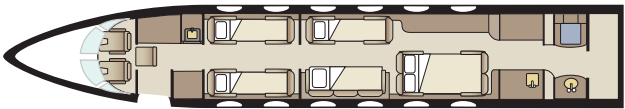

GULFSTREAM GIV-SP

Passengers	13
Sleeps	6
Year of Manufacture	1994
Year of Refurbishment	2016
Range	4165 NM / 8.5 Hours
Baggage Capacity	169 cubic feet
WiFi	Yes
Lavatory	2
Cabin Width	7.3'
Cabin Height	6.2'
Cabin Length	45.1'

Day Configuration

Night Configuration

Connectivity

- Complimentary domestic WiFi
- Aircell Iridium flight phone
- SatCom flight phone

Entertainment

- Blu-ray/CD/Airshow full entertainment system
- Three full-screen LCD monitors
- Seven power outlets
- Sixteen USB charging outlets