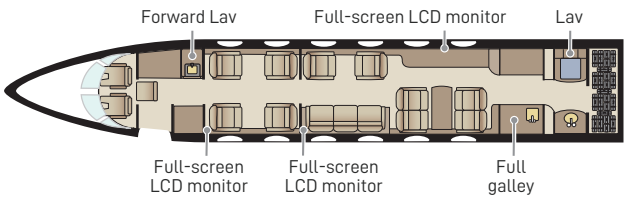

GULFSTREAM GIV-SP

Passengers	13
Sleeps	6
Year of Manufacture	1994
Year of Refurbishment	2016
Range	4165 NM / 8.5 Hours
Baggage Capacity	169 cubic feet
WiFi	Yes
Lavatory	2
Cabin Width	7.3'
Cabin Height	6.2'
Cabin Length	45.1'

Day Configuration

Night Configuration

Connectivity

- Complimentary domestic WiFi
- Aircell Iridium flight phone
- SatCom flight phone

Entertainment

- Blu-ray/CD/Airshow full entertainment system
- Three full-screen LCD monitors
- Seven power outlets
- Sixteen USB charging outlets