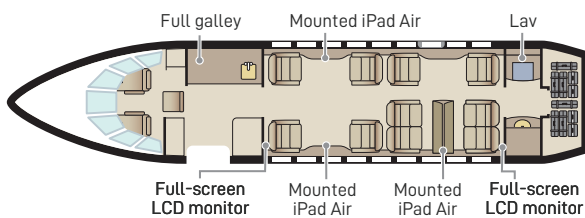

FALCON 2000

Passengers	10
Sleeps	4
Year of Manufacture	1999
Year of Refurbishment	2019
Range	2600 NM / 6 Hours
Baggage Capacity	134 cubic feet
WiFi	Yes
Lavatory	1
Cabin Width	7.7'
Cabin Height	6.2'
Cabin Length	31.2'

Day Configuration

Night Configuration

Connectivity

Complimentary domestic WiFi
Aircell Iridium flight phone

Entertainment

Gogo Vision Inflight entertainment system with media library
DVD / CD / Air show Genesys
Two full-screen LCD monitors
Three mounted iPad Airs
Four individual iPad Pros
Bose portable speaker
Four sets of Bose headphones
Four power outlets
Ten USB charging outlets