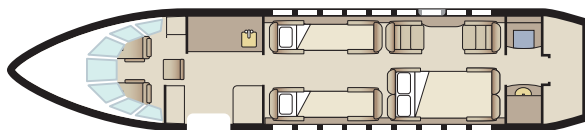

FALCON 2000

Passengers	10
Sleeps	4
Year of Manufacture	1999
Year of Refurbishment	2019
Range	2600 NM / 6 Hours
Baggage Capacity	134 cubic feet
WiFi	Yes
Lavatory	1
Cabin Width	7.7'
Cabin Height	6.2'
Cabin Length	31.2'

Day Configuration

Night Configuration

Connectivity

Complimentary domestic WiFi
Aircell Iridium flight phone

Entertainment

Gogo Vision Inflight entertainment system with media library
DVD / CD / Air show Genesys
Two full-screen LCD monitors
Three mounted iPad Airs
Four individual iPad Pros
Bose portable speaker
Four sets of Bose headphones
Four power outlets
Ten USB charging outlets