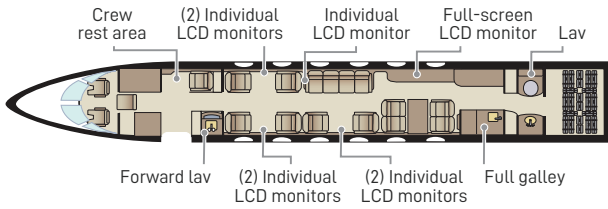

# GULFSTREAM GV

Passengers	14
Sleeps	6
Year of Manufacture	2001
Year of Refurbishment	2018
Range	6500 NM / 12 Hours
Baggage Capacity	226 cubic feet
WiFi	Yes
Lavatory	2
Cabin Width	7.3'
Cabin Height	6.2'
Cabin Length	50'

## Day Configuration

### Entertainment

Full-screen LCD monitor  
Seven individual LCD monitors  
Thirteen power outlets